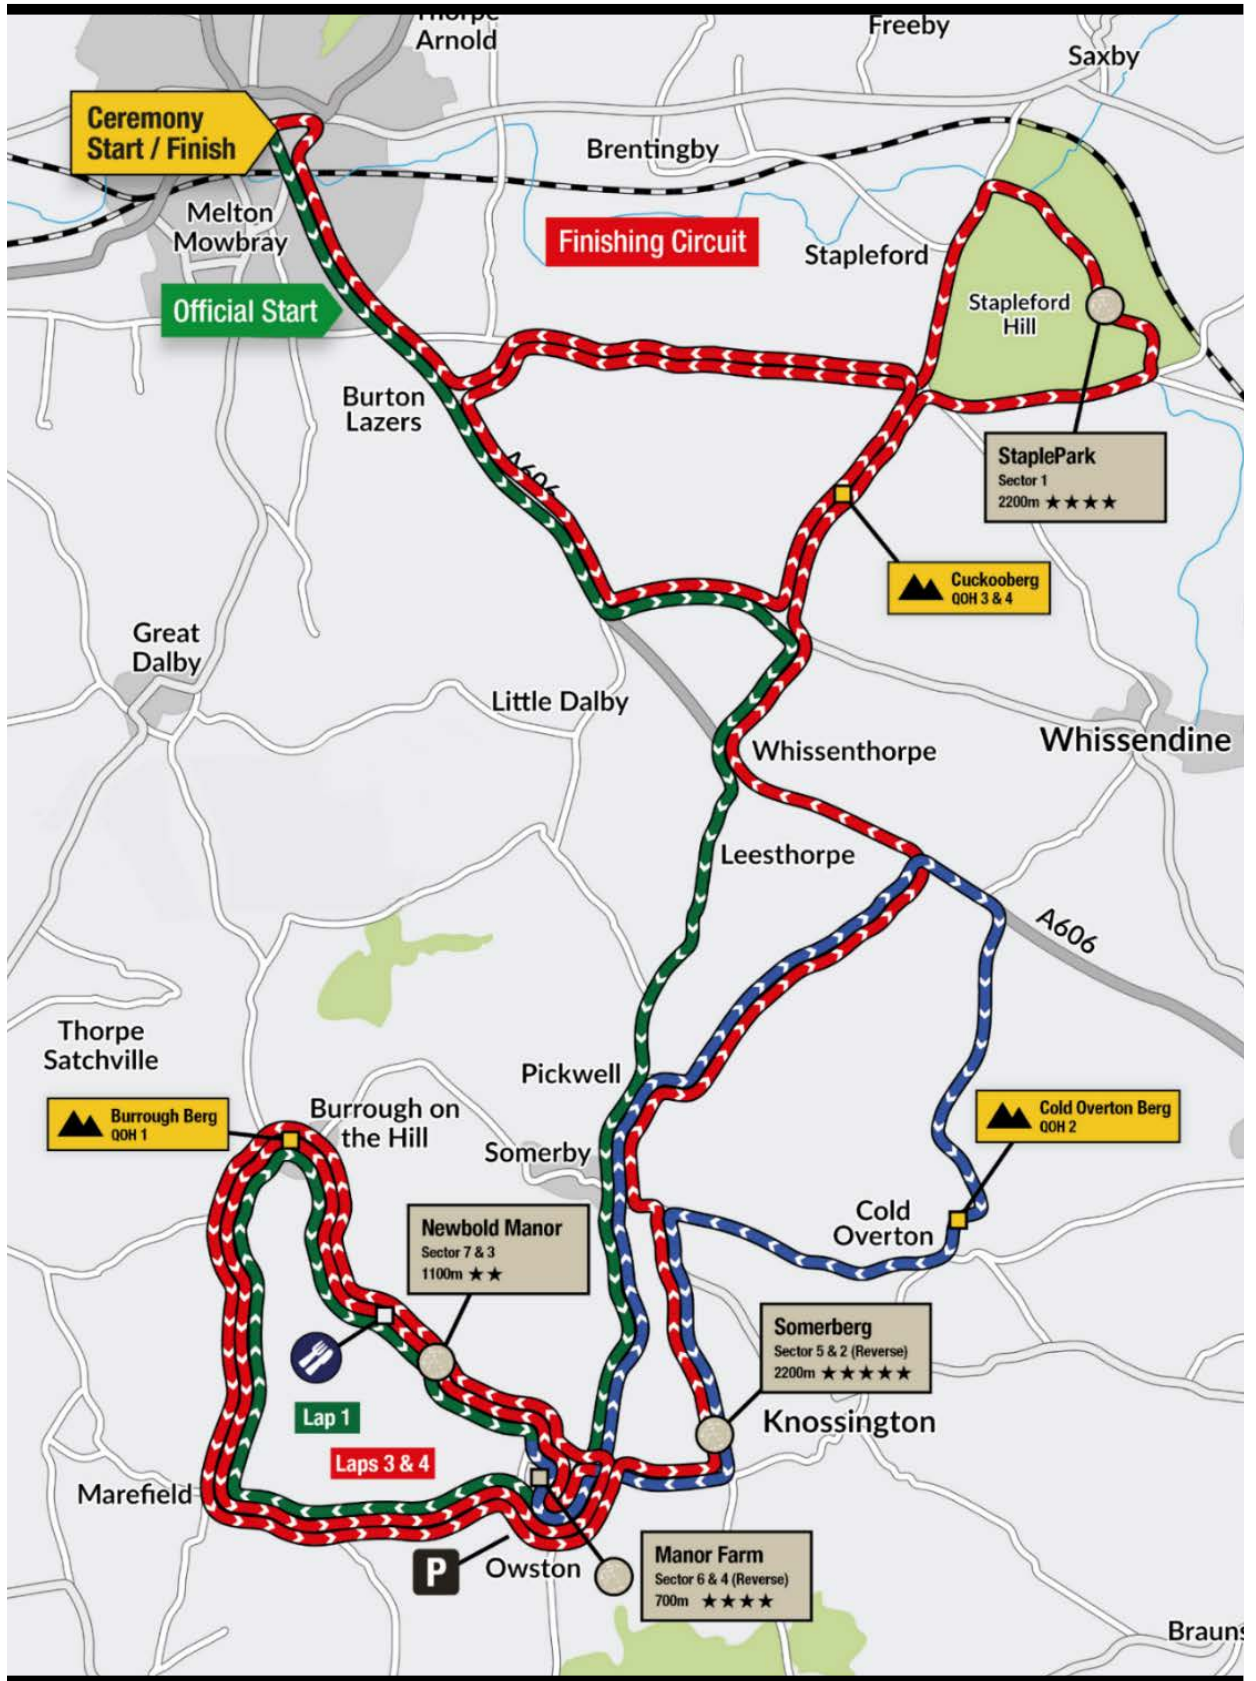

Sunday 23 / 03 / 2025_ 14.00 START

Women CICLE CLASSIC

104KM ROUTE MAP

“Britains’s most popular single day race”

Photo: johnmcdwyer.com

Our partners

Our affiliate

2025 ROUTE MAP

GPX LINK

Our partners

Our affiliate