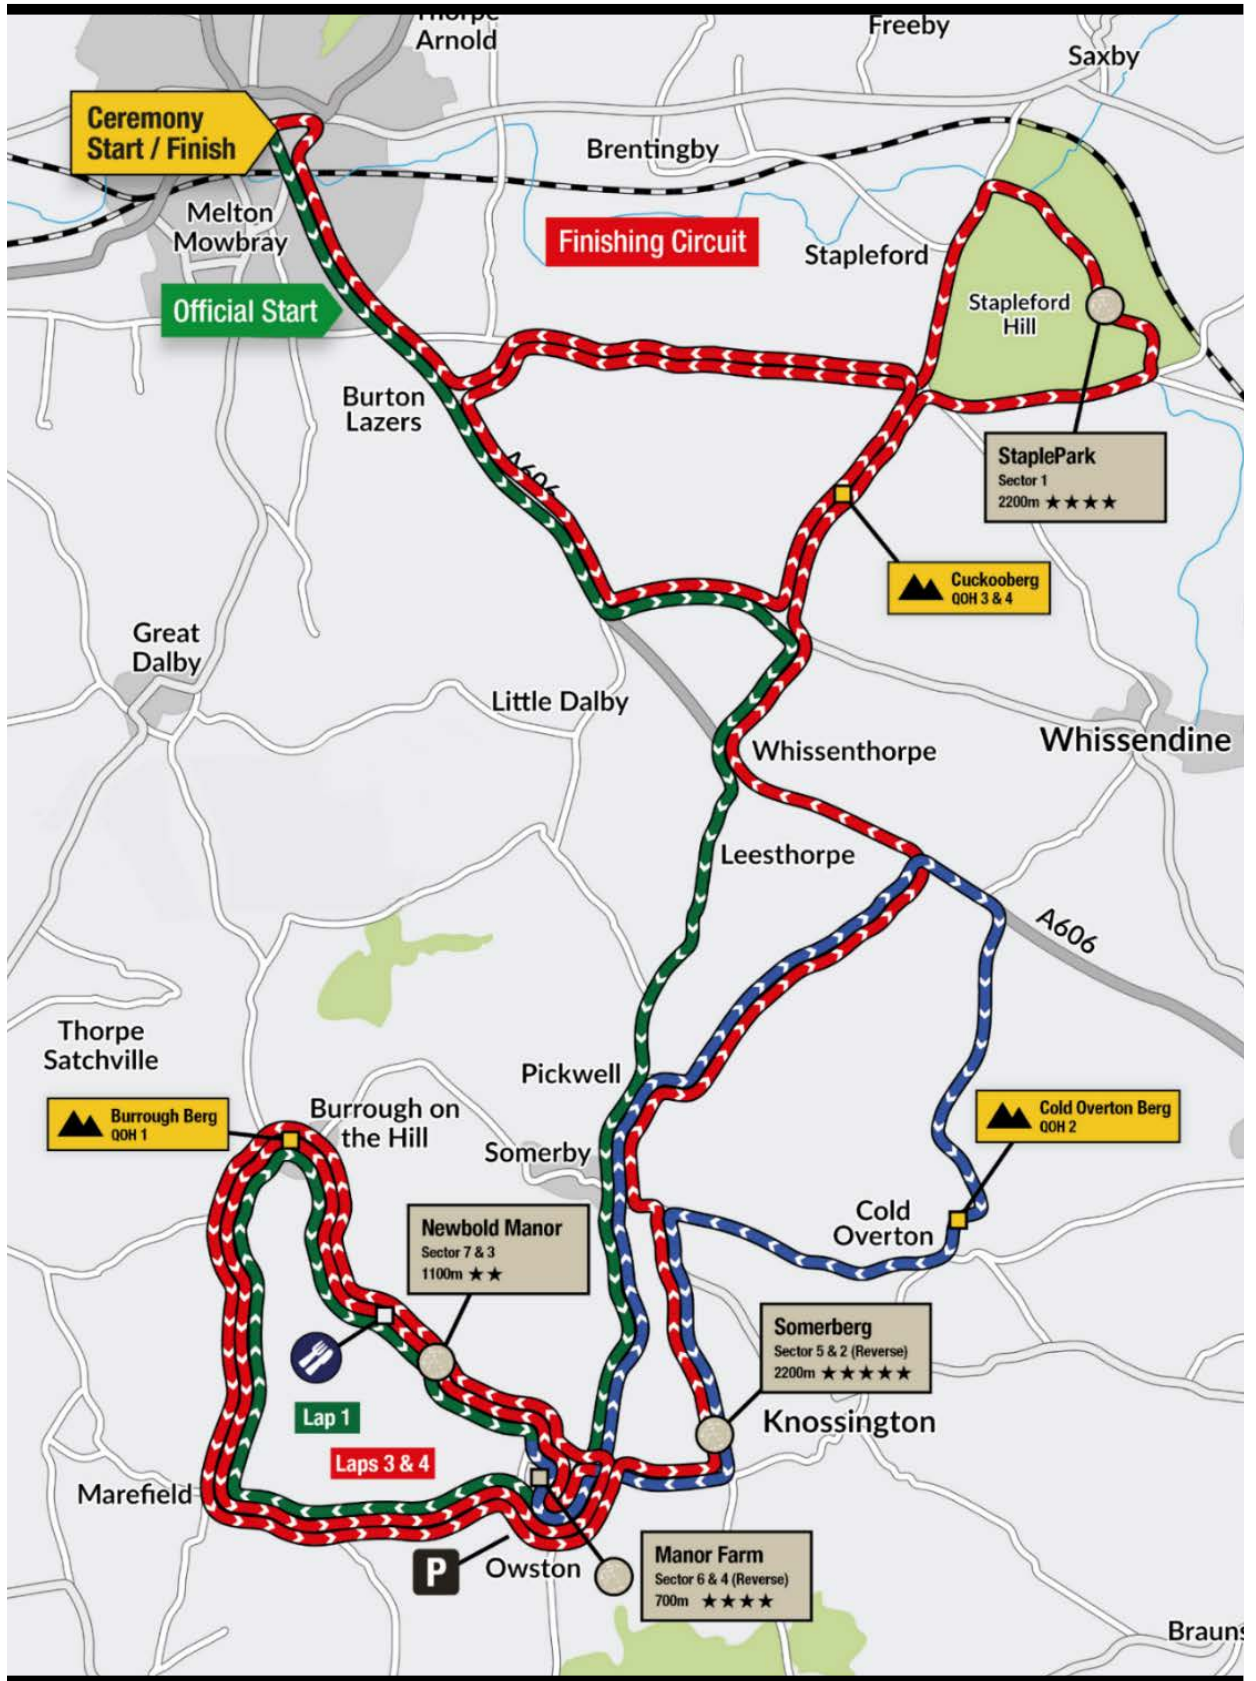

Sunday 23 / 03 / 2025\_ 09.30 START

# Junior CICLE CLASSIC

104KM ROUTE MAP

*“Britains’s most popular single day race”*

Our partners

**Anexo**

**CAMS**

Our affiliate

## 2025 ROUTE MAP

# GPX LINK

Our partners

Our affiliate