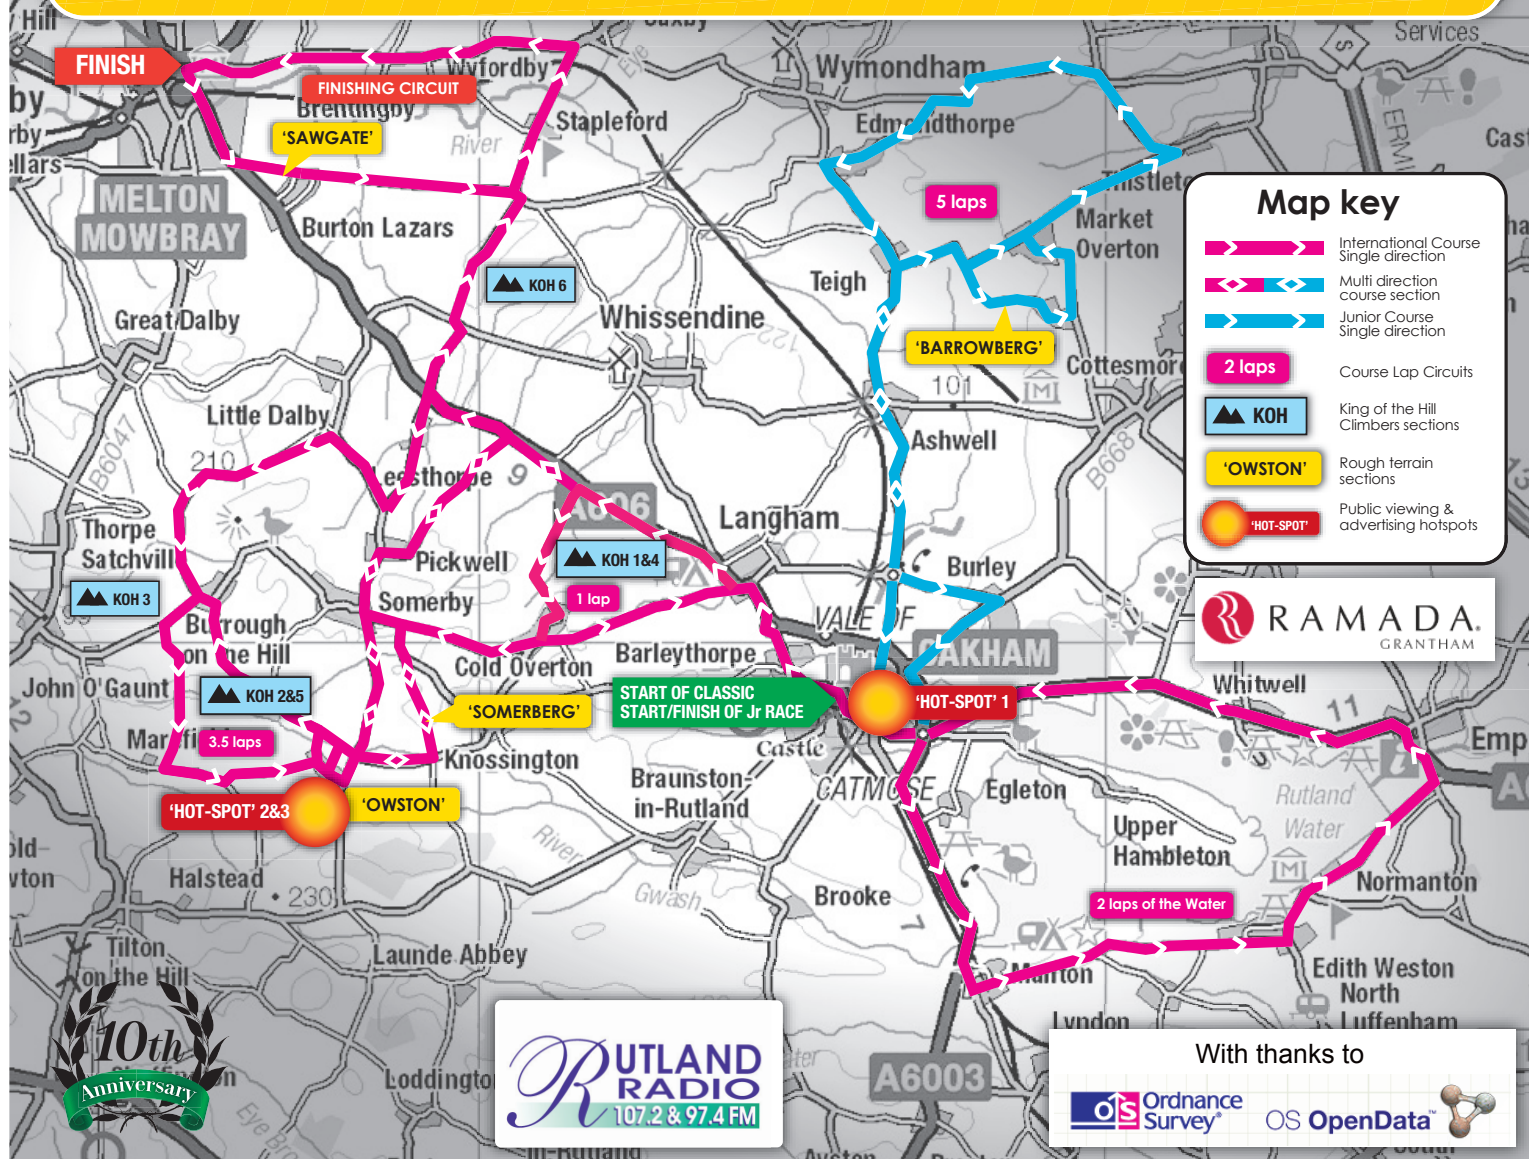

Follow the progress of the Race!

Oakham - Manton - Edith Weston - Empingham (Rutland Water two laps) - Oakham - Langham - A606 - Cold Overton - Langham - A606 Pickwell - Somerby - Owston - Burrough - Owston - Somerby - Pickwell - A606 - Little Dalby - Burrough - Owston - Somerby - Pickwell - A606 - Cold Overton - 'Somerberg' - Owston - Burrough - Owston (two laps) - 'Somerberg' - Somerby - Pickwell - A606 - Leesthorpe - Cuckoo Hill - Stapleford - Melton (First passage) - "Sawgate" - Stapleford - Melton.

Map key

- International Course Single direction
- Multi direction course section
- Junior Course Single direction
- Course Lap Circuits
- King of the Hill Climbers sections
- Rough terrain sections
- Public viewing & advertising hotspots